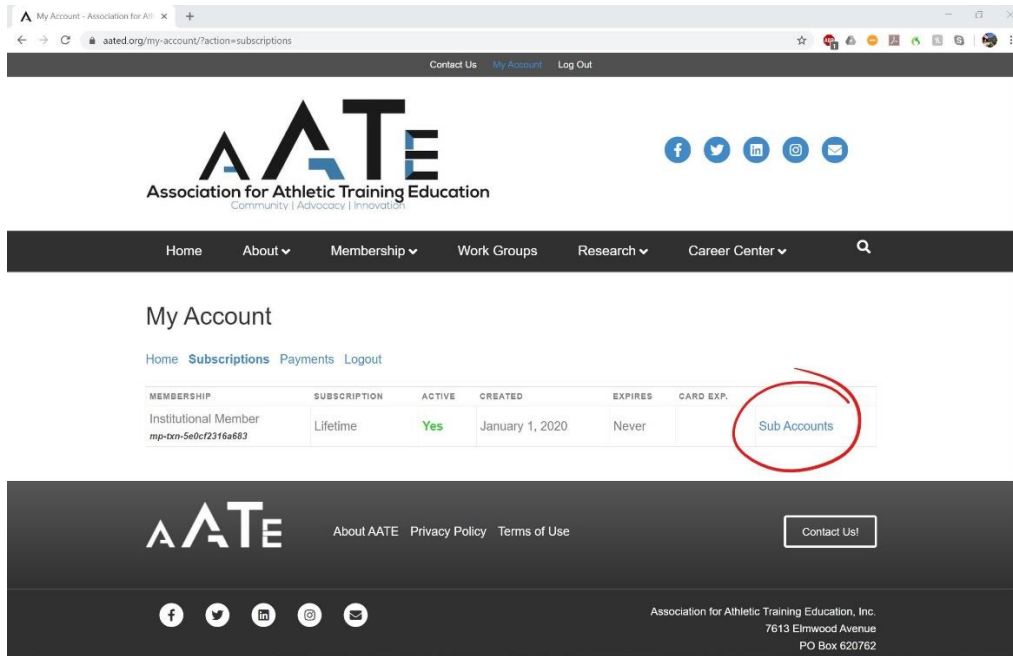

Instructions for Adding Institutional Users

Please follow the attached instructions for adding affiliated institutional users

1. First please log into your account. Then you will find a 'My Account' link at the top of your page. Click that.

2. Next you will find a page that looks like this. Click on 'Subscriptions'

3. Next your page will look like this. Click on 'Sub-Accounts'

4. Here all your current subaccounts will be listed. If you have not added anyone yet, then it will look like this example. To add a new user please scroll to the bottom of the page. IMPORTANT – do not use the 'Add Sub Account' button.