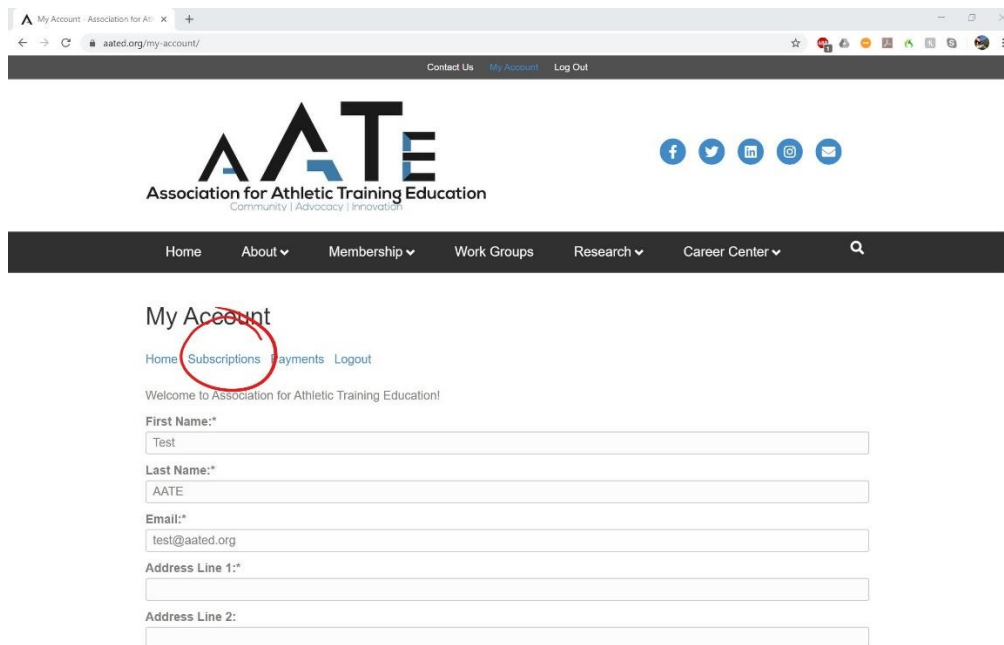

2. Next you will find a page that looks like this. Click on 'Subscriptions'