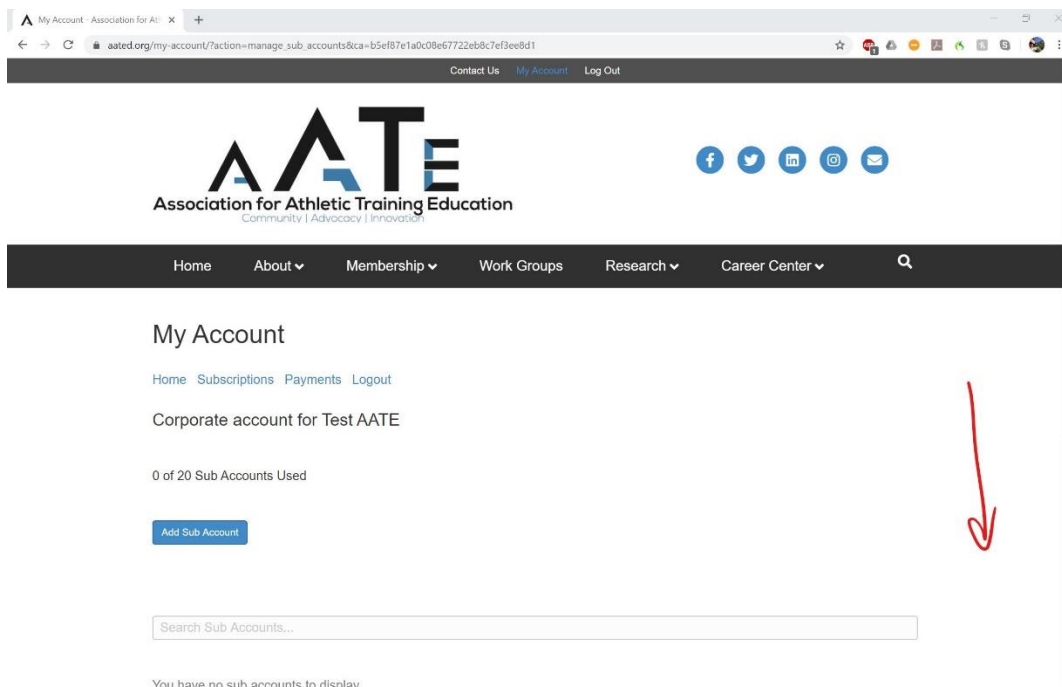

4. Here all your current subaccounts will be listed. If you have not added anyone yet, then it will look like this example. To add a new user please scroll to the bottom of the page. IMPORTANT – do not use the 'Add Sub Account' button.